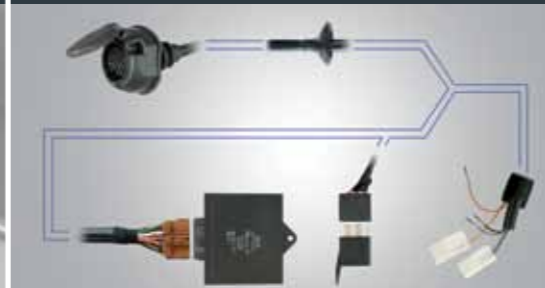

Towing hitch wiring harness

Safety for you and your car is at the heart of the Toyota towing hitch wiring harness. Individually designed for each Toyota model, the harness seamlessly integrates your car's lights and signals with those on a towed trailer or rear bicycle holder.

Features

- The harness has independent circuitry and a fused module to eliminate the risk of overloading your car's existing electrical system.
- The fused module prevents a fault in the trailer's circuitry affecting your car's systems. For instance, your car's indicators will continue working even if those on the trailer fail.
- Toyota specialists designed the cable route to safely avoid contact with moving car parts, heat, irregular surfaces and metal edges.
- There are no loose or hanging cables that could catch on road obstacles or interfere when loading or unloading the trunk.
- Strategic reinforced cable protection guards against accidental damage and the consequent risks of lighting failure or fire caused by electrical shorting.
- Available with a 7 or 13 pin socket.