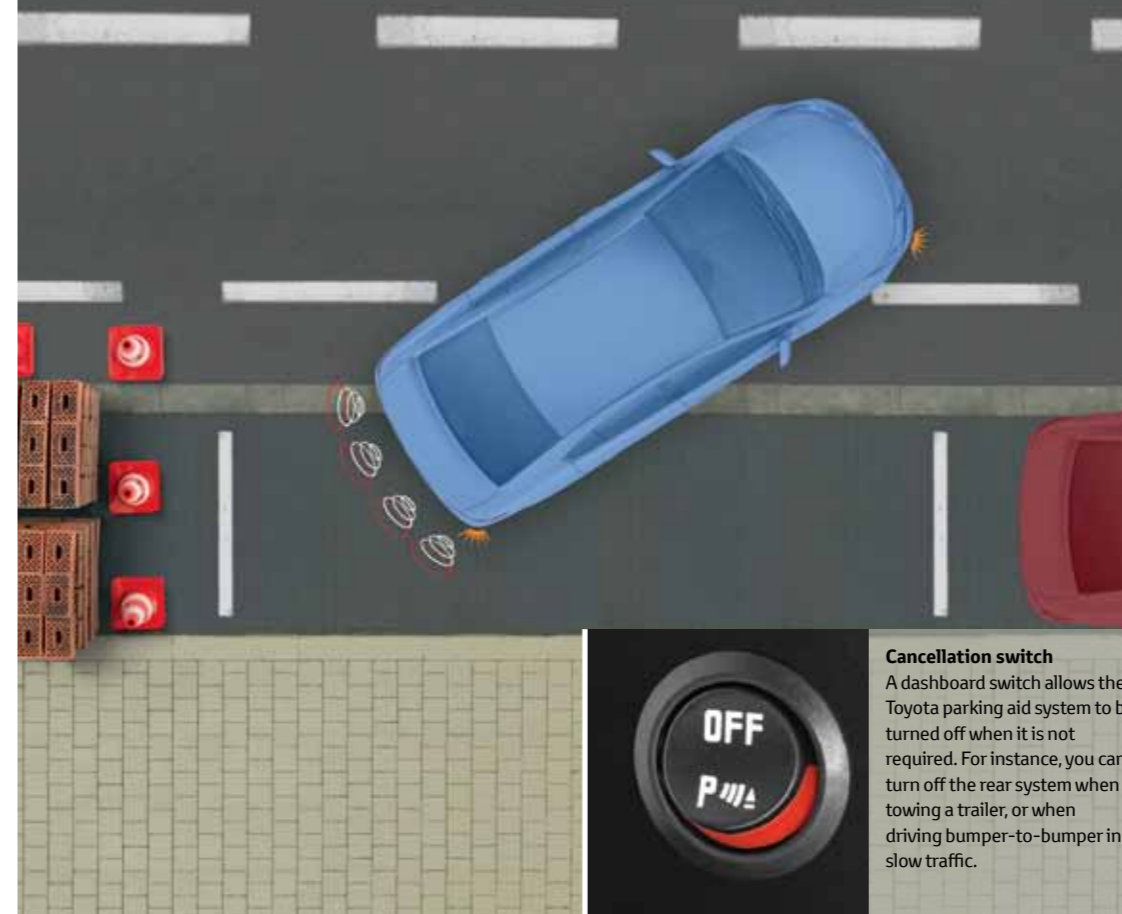

Parking aid system

The Corolla is wonderfully easy to park. Even so, when space is tight, you'll find the guidance given by the Toyota parking aid system a big help in avoiding accidental scrapes.

Depending on your car's specification, you can add sensors to the rear bumper. These link to in-car warning beepers that become progressively more frequent the closer your vehicle gets to an obstacle. Conveniently, the system can be switched off when you don't need it.

Cancellation switch

A dashboard switch allows the Toyota parking aid system to be turned off when it is not required. For instance, you can turn off the rear system when towing a trailer, or when driving bumper-to-bumper in slow traffic.

Vehicle security

It's comforting to have a car as safe as the Corolla. Toyota's vehicle security system increases that peace of mind by providing an extra layer of protection when your car is parked.

The system has a powerful alarm to complement your car's pre-fitted immobiliser. An optional incline sensor is also available to warn you of attempted wheel theft and towing-away.