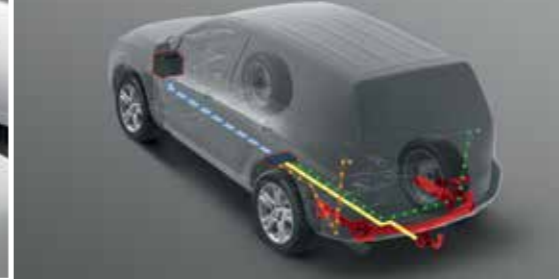

## Towing hitch wiring harness

Individually designed for your Land Cruiser to seamlessly integrate its lights and signals with those on a towed trailer or rear bicycle holder. The system has many safety features including blinker failure detection.