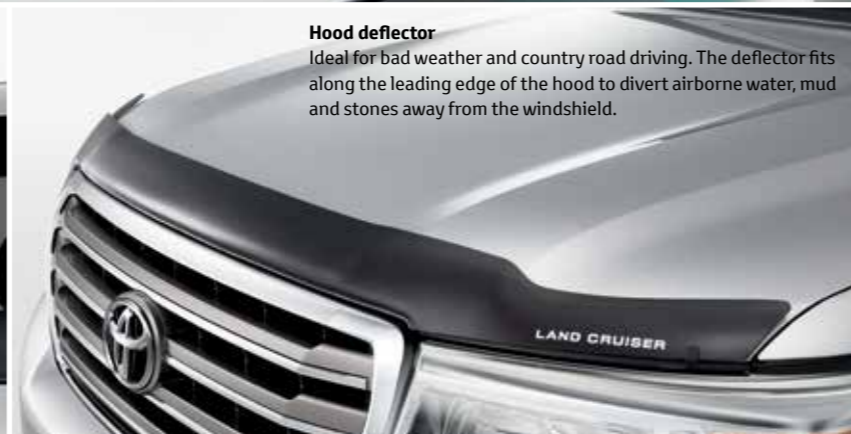

Hood deflector

Ideal for bad weather and country road driving. The deflector fits along the leading edge of the hood to divert airborne water, mud and stones away from the windshield.