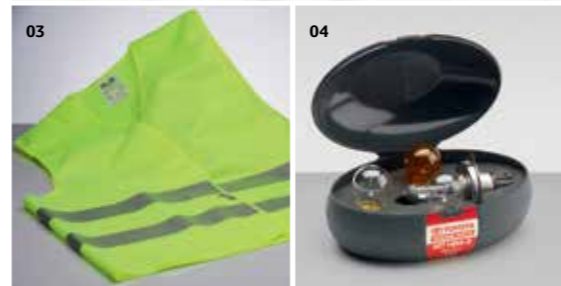

Vehicle security

The Toyota vehicle security system provides peace of mind when you leave your car parked. At its heart is a powerful anti-intruder alarm that complements your car's pre-fitted immobiliser.

As an option you can enhance the system with a breaking glass sensor. This sounds the horn and flashes the lights if anyone should try to break a window in your car.

Also, as a further option, you can include an incline sensor that sounds the alarm at attempted wheel theft and towing-away.

01 Tyre pressure monitoring system

The system has combined air pressure sensor and valve units that constantly monitor the air pressure within each wheel and activate a dashboard warning if it falls below the set level. By doing so, the system contributes to safer driving, better tyre wear and greater fuel efficiency.

02 First aid kit and warning triangle

Essential precautions for whatever may wait around the next corner (items sold separately).

03 Reflecting jacket

See and be seen is a golden rule of personal safety.

04 Spare light bulbs kit

Be sure, be safe with a complete set of replacement bulbs.

05 Optibright and Optiblue bulbs

Stylish high performance headlamp bulbs for enhanced bright white or blue-white illumination.

Accessories list

	Page		Page
Alloy wheels	04	Optibright and Optiblue bulbs	22
Alloy wheel ProTect	11	Rear entertainment system	13
Bicycle holders	08	Reflecting jacket	22
Body ProTect	11	Roof rack	06
Car care products	22	Scuff plates	05
Cargo liner	16	Small bin / ash tray	14
Cargo net – horizontal	15	Socket adapters	09
Cargo net – vertical	15	Stickerfix	11
Child restraint seats	20	Sunroof wind deflector	10
Chrome side door garnish	05	Tonneau cover	14
Cool box	14	Touch up paints	11
Cross bars	06	Towing hitches	09
Door handle protection film	11	Towing hitch wiring harness	09
DVD player	13	Toyota Hotspot	12
Exhaust pipe finisher	05	Trunk divider	15
Fabric ProTect	18	Trunk guard	15
First aid kit	22	Trunk liner	16
Floor mats	18	Tyre pressure monitoring system	22
Headphones	13	Vehicle security	22
Holder for iPad®	13	Warning triangle	22
Hood deflector	10	Wind deflectors	10
Light bulbs kit	22