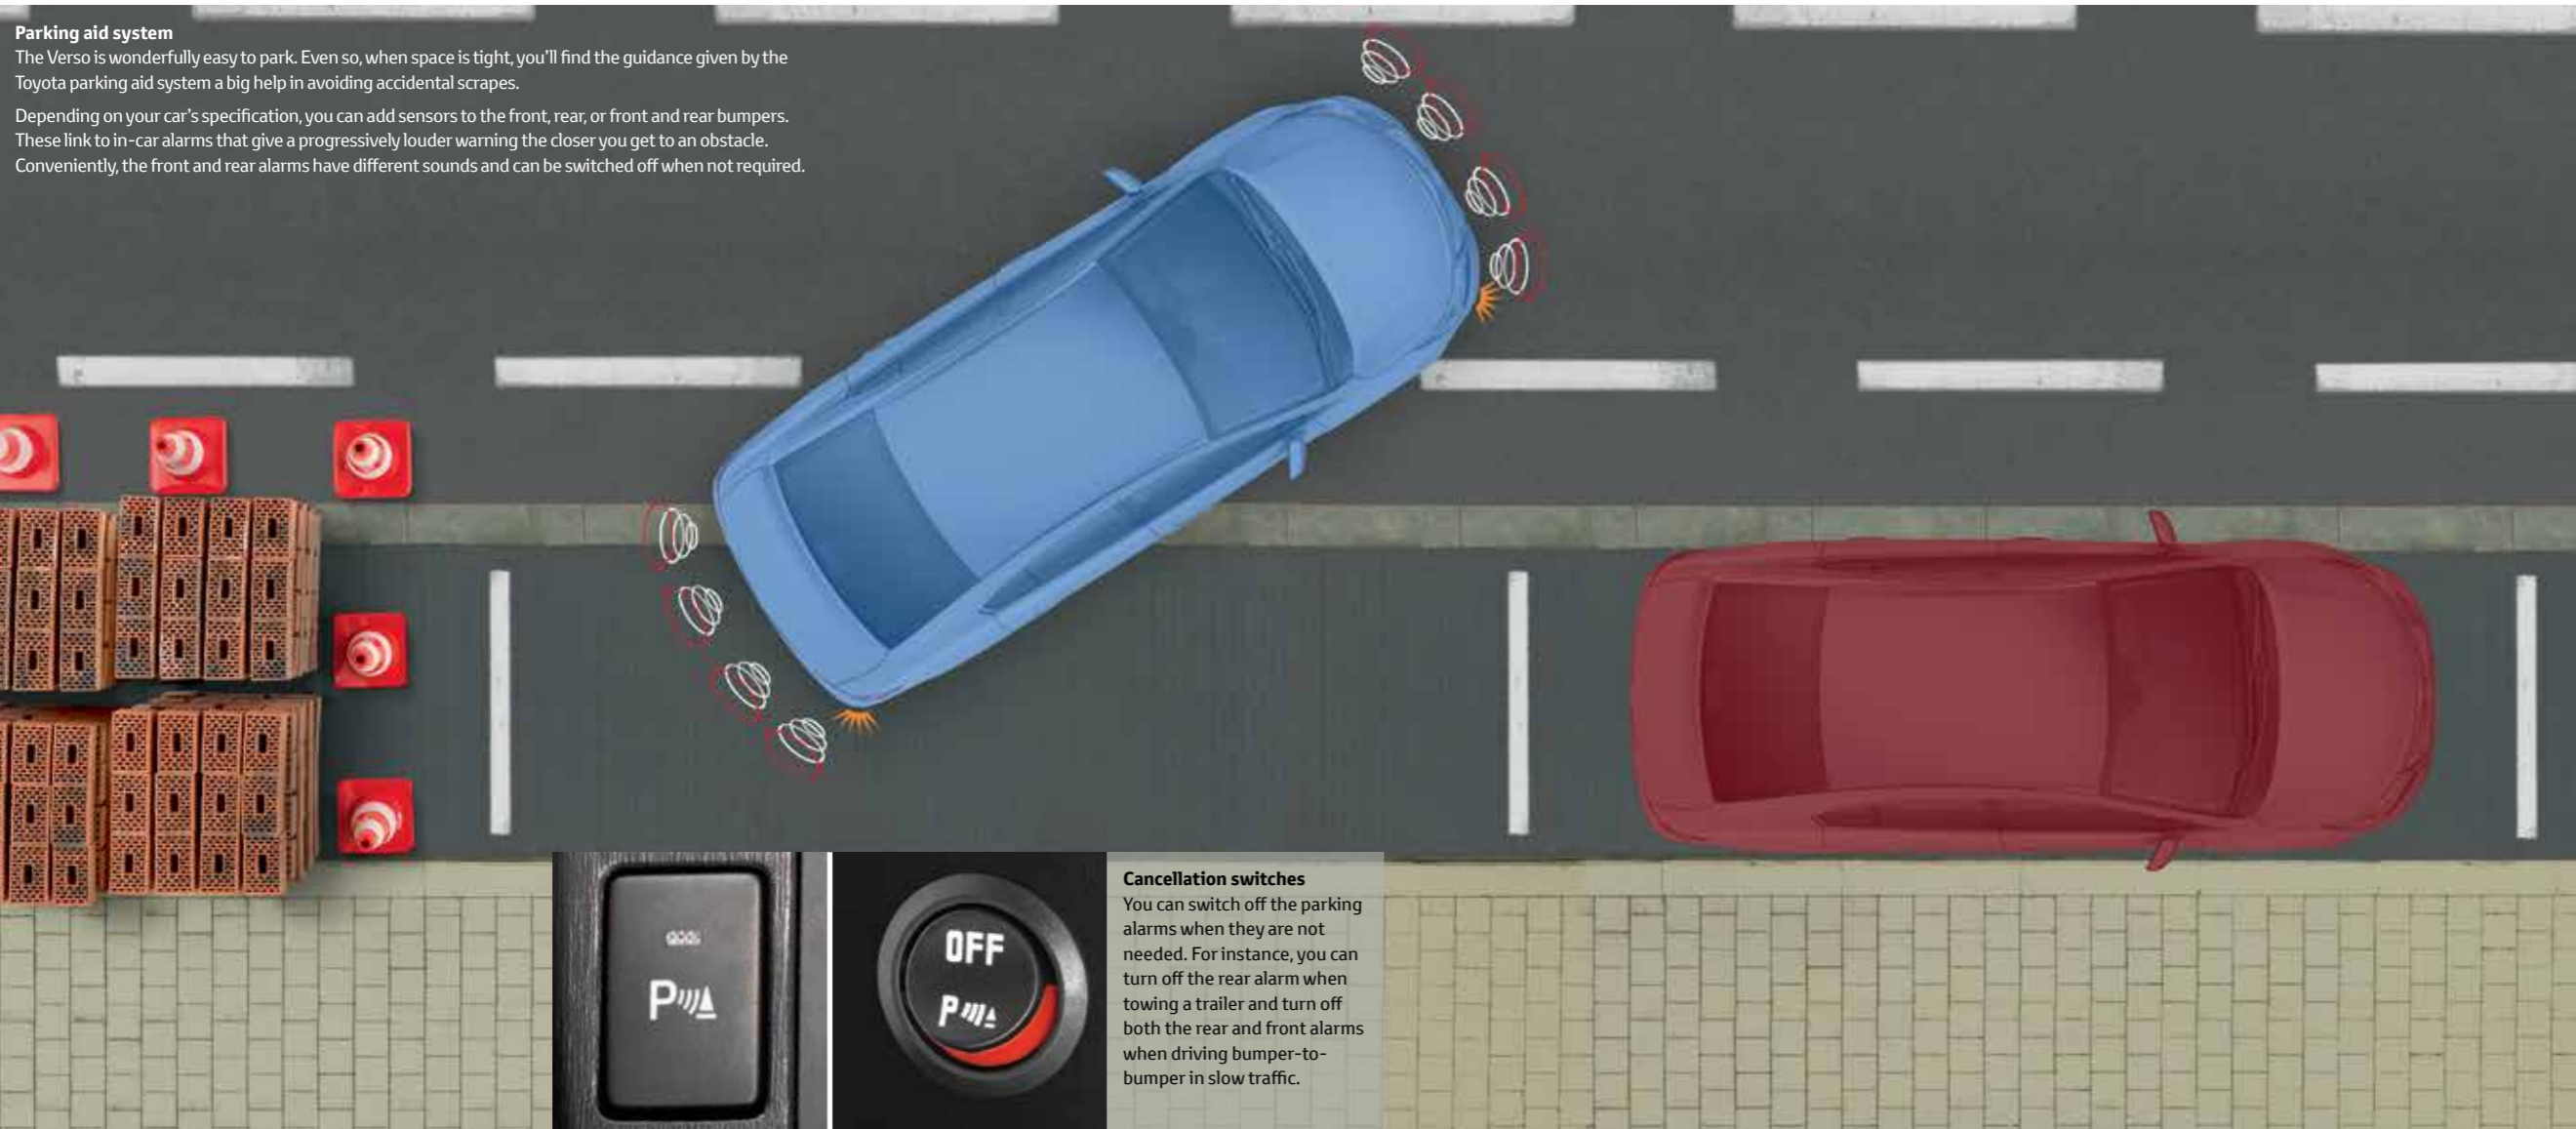

Parking aid system

The Verso is wonderfully easy to park. Even so, when space is tight, you'll find the guidance given by the Toyota parking aid system a big help in avoiding accidental scrapes.

Depending on your car's specification, you can add sensors to the front, rear, or front and rear bumpers. These link to in-car alarms that give a progressively louder warning the closer you get to an obstacle. Conveniently, the front and rear alarms have different sounds and can be switched off when not required.