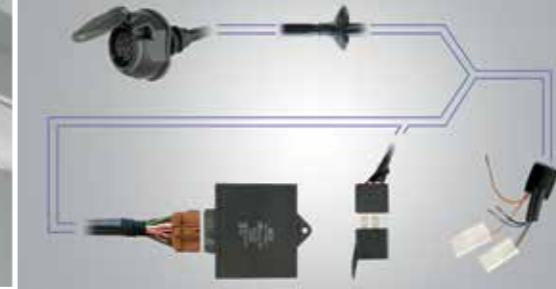

Towing hitch wiring harness

Safety for you and your car is at the heart of the Toyota towing hitch wiring harness. Individually designed for the Verso, the harness seamlessly integrates your car's lights and signals with those on a towed trailer or rear bicycle holder.