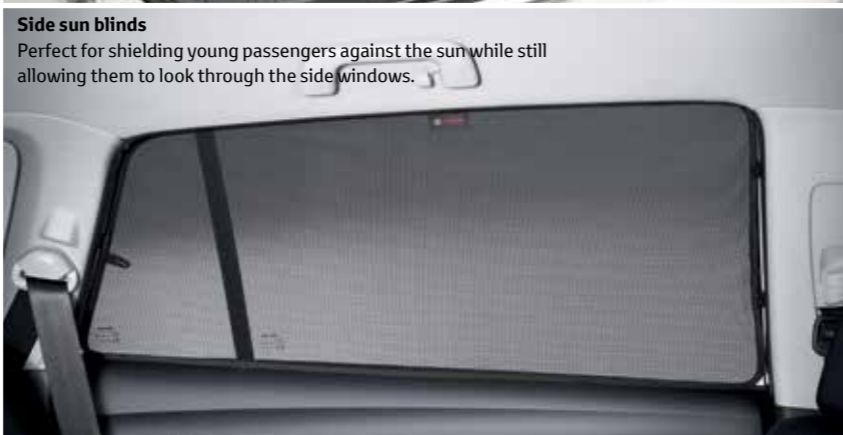

Horizontal cargo net

Clips onto your car's pre-fitted hooks to prevent bags and briefcases sliding around in the trunk.

Vertical cargo net

The net clips onto hooks in the trunk and has two pockets for neatly storing all sorts of odds and ends.

Rear sun blind

Opaque from the outside to shield against the sun and prying eyes, but clear from the inside so you can see out.

Side sun blinds

Perfect for shielding young passengers against the sun while still allowing them to look through the side windows.