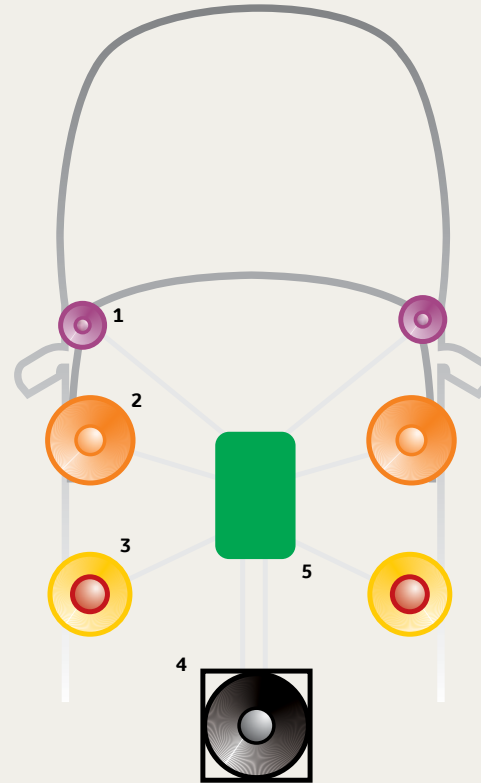

JBL premium sound system
Custom designed to link with and enhance your car's audio. Features include a 440 Watt DSP amplifier, front tweeters and woofers, rear coaxial speakers and a 110 Watt rear subwoofer. The result is an acoustic performance equal to top quality home systems.

1. Mid/high range speaker
2. 17cm woofer
3. 16cm coaxial speaker
4. 20cm sub-woofer (110 Watt)
5. DSP (Digital Signal Processing) amplifier