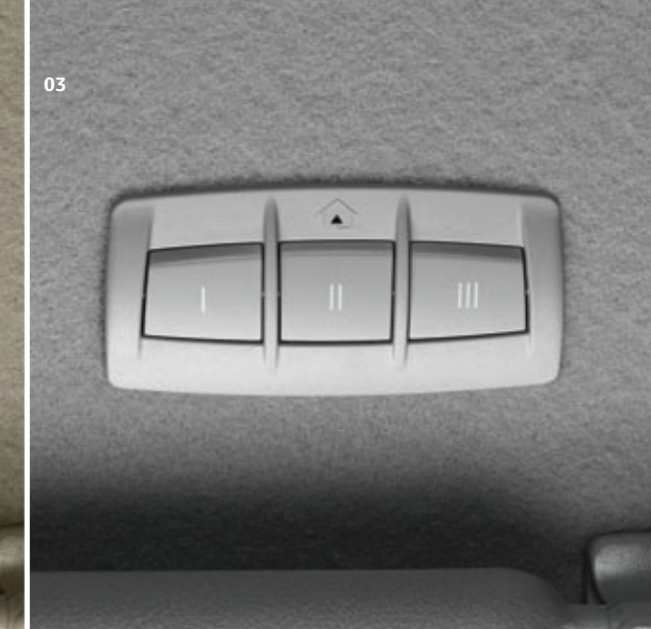

01

Integration

Nothing happens in isolation. That's particularly true of technology. The Toyota approach is to integrate and enhance.

For example, the Toyota centre console integration kit has sockets for your iPod, iPhone and a USB cable. These let you operate your iPod and iPhone through the optional TNS510 navigation system. Listen to the iPod's music through your car's sound system. And play compatible audio files directly from a USB device.

Similarly, the JBL premium sound system is custom designed to link with and enhance your Yaris' audio. Features include a 440 watt DSP amplifier, front tweeters and woofers, rear coaxial speakers and a 100 watt rear subwoofer. The result is a spatial clarity comparable to top quality home audio systems.

01 JBL premium sound system

Optimises the Yaris' audio to give a breathtaking acoustic performance.

The following additional accessories are also available, though they are not pictured here.

Rear speakers

Perfectly balanced to complement your car's pre-fitted audio and front speakers.

02

03

03

04

02 DAB

Enhances the optional TNS510 navigation system's audio to receive digital audio radio broadcasts.

03 HomeLink

Operates up to three home automation systems such as garage doors, drive gates and security lighting from inside your Yaris. Available in grey or beige to match your car's interior.

04 iPod, iPhone and USB integration kit

Locates in the centre console and provides sockets for integrating personal technologies with the Yaris' audio and optional TNS510 navigation system.