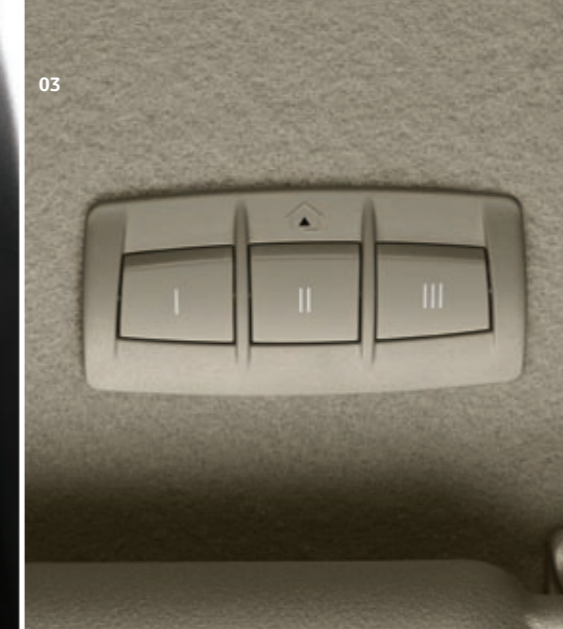

01

Integration

Nothing happens in isolation. That's particularly true of technology. The Toyota approach is to integrate and enhance.

For example, the Toyota centre console integration kit has sockets for your iPod, iPhone and a USB cable. These let you operate your iPod and iPhone through the optional TNS510 navigation system. Listen to the iPod's music through your car's sound system. And play compatible audio files directly from a USB device.

Similarly, the JBL premium sound system is custom designed to link with and enhance your Yaris' audio. Features include a 440 watt DSP amplifier, front tweeters and woofers, rear coaxial speakers and a 100 watt rear subwoofer. The result is a spatial clarity comparable to top quality home audio systems.

01 JBL premium sound system

Optimises the Yaris' audio to give a breathtaking acoustic performance.

The following additional accessories are also available, though they are not pictured here.

Rear speakers

Perfectly balanced to complement your car's pre-fitted audio and front speakers.

02

03

03

04

02 DAB

Enhances the optional TNS510 navigation system's audio to receive digital audio radio broadcasts.

03 HomeLink

Operates up to three home automation systems such as garage doors, drive gates and security lighting from inside your Yaris. Available in grey or beige to match your car's interior.

04 iPod, iPhone and USB integration kit

Locates in the centre console and provides sockets for integrating personal technologies with the Yaris' audio and optional TNS510 navigation system.