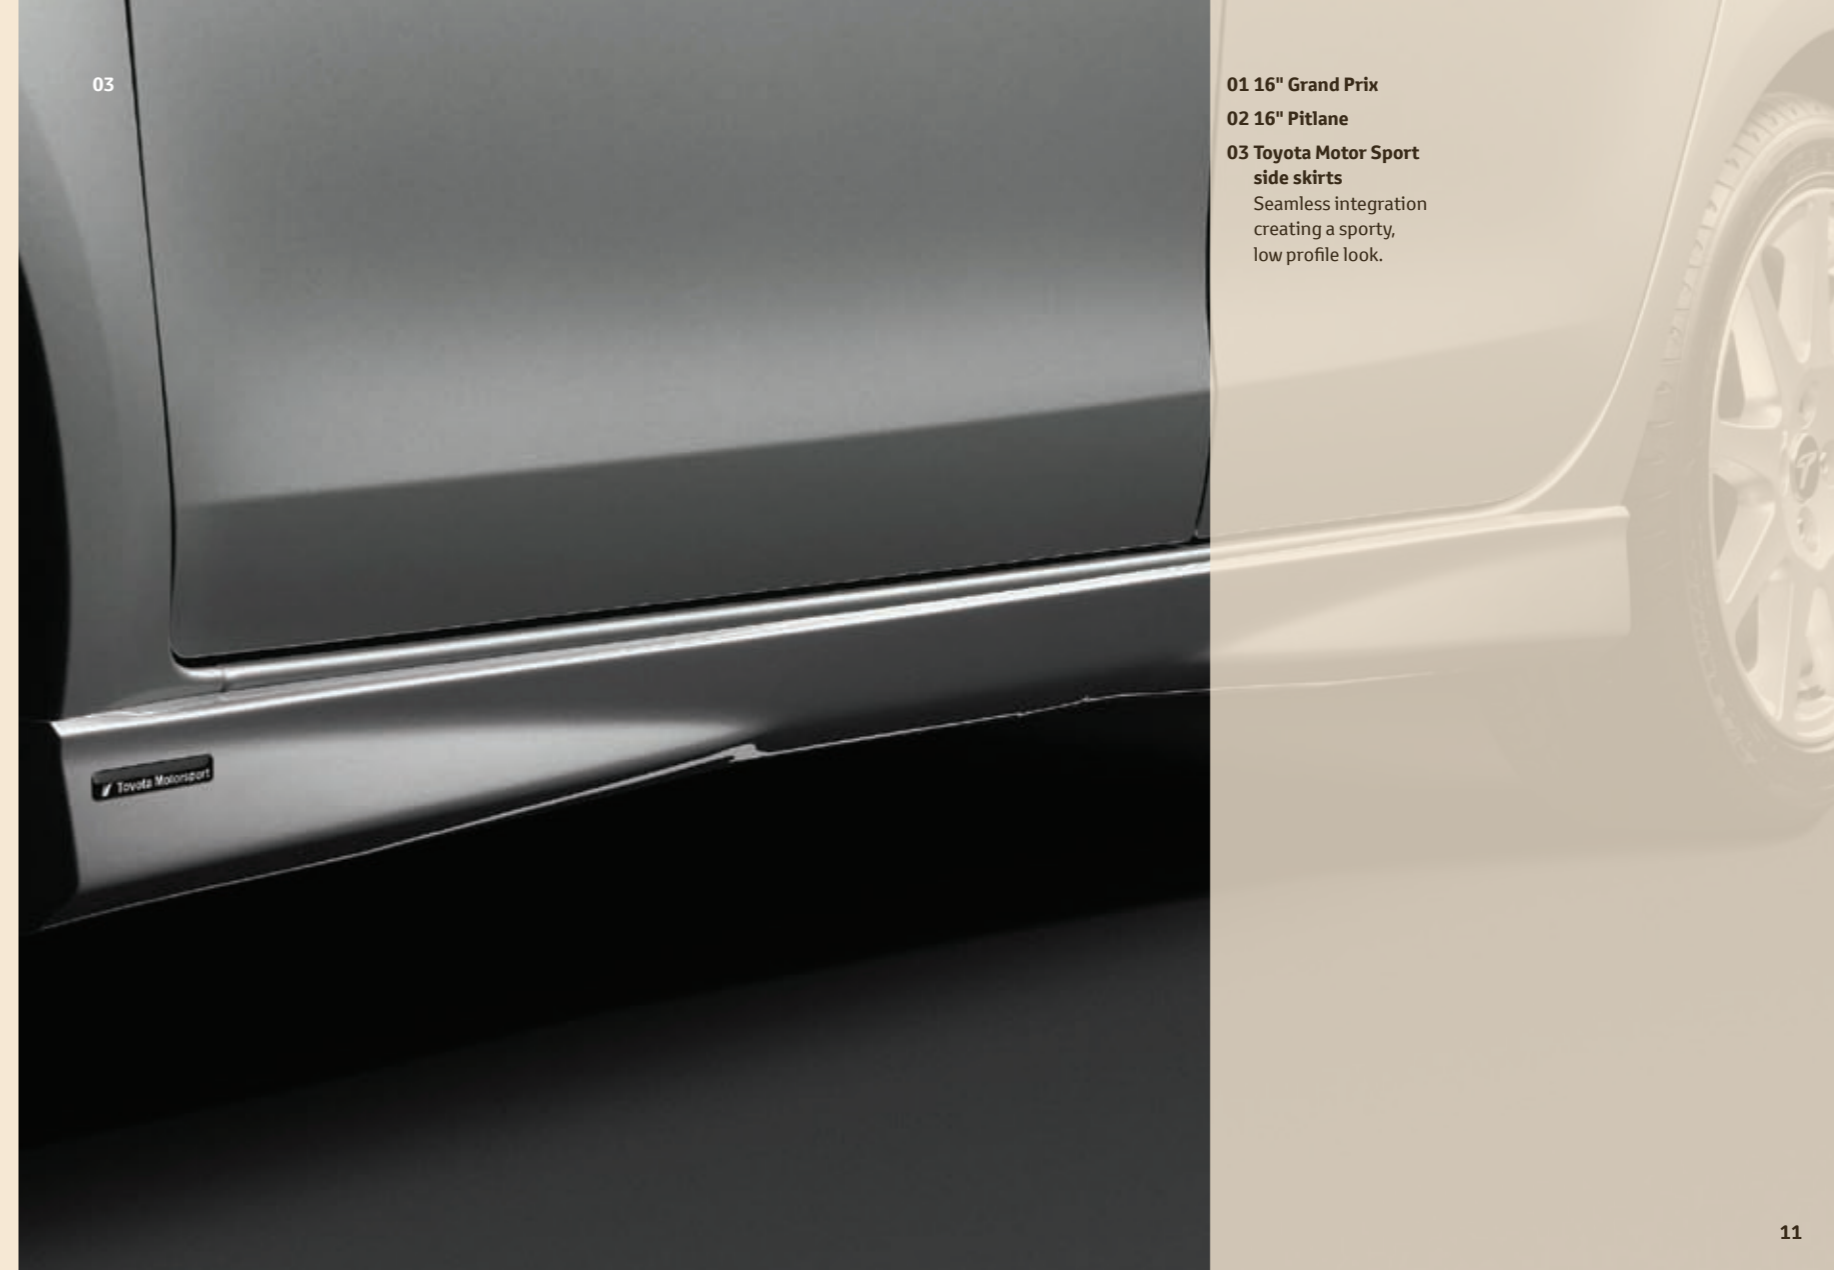

From streamlined side skirts through to 16" alloy wheels, each accessory captures the undeniable passion of the racetrack.

- 01 16" Grand Prix
- 02 16" Pitlane
- 03 Toyota Motor Sport side skirts  
Seamless integration creating a sporty, low profile look.