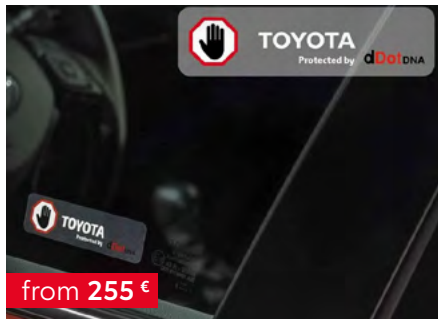

Dog/load liner mat
PW2410R003 056RAV4-2025-12

from 255 €

dDotDNA main kit
889280080, SUJ16D0064 065RAV4-2025-12

from 40 €

Dog Hammock
PZ4LOH5120 067RAV4-2025-12

from 35 €

Door handle protection film
PW17400000 001RAV4-2025-12