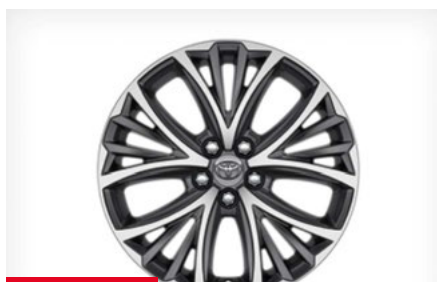

od 280 €***

17-cola Alu naplatci Antracit Machined

PW4570D00514

(za Sport, Elegant, Style in Premiere)

019YAR2020-05