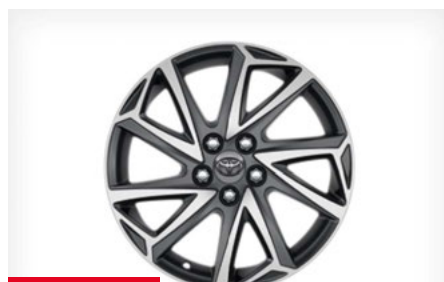

od 220 €***

16-cola Alu naplatci Antracit Machined

PW4570D00414

(za Sport, Elegant, Style in Premiere)

017YAR2020-05