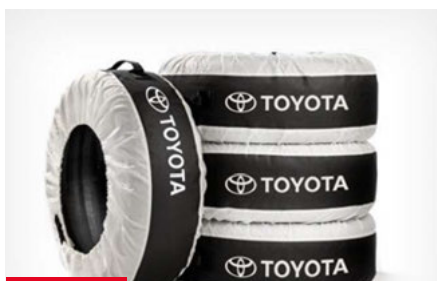

od 95 €*

Set torbi za gume

PW45800001

060YAR2020-05