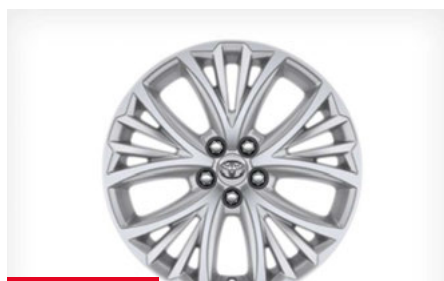

od 240 €***

17-cola Alu naplatci Silver

PW4570D00518

(za Sport, Elegant, Style in Premiere)

021YAR2020-05