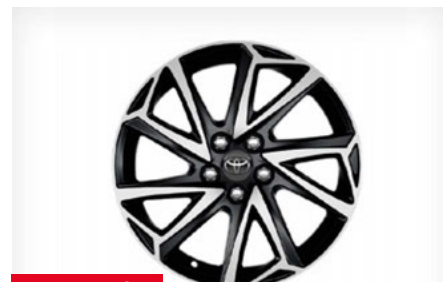

od 205 €***

16-cola Alu naplatci Black Machined

018YAR2020-05